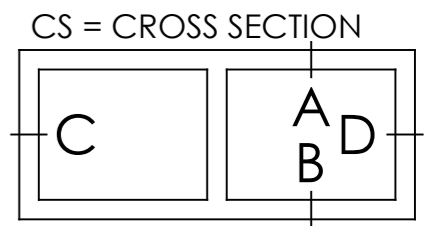

Rev	Description	Rev. by	Date

We reserve all rights in this document and in the information contained therein. Reproduction, use or disclosure to third parties without express authority is strictly forbidden. INWIDO

Designed by JW	Designed date 2023-09-18	Product Category Window Outward	Processing Code
Approved by JB	Approved date 2023-12-11	Product Type Combination	Material
		Kombination, Vrid/Fast karm 3-glas, alu, 48 mm	Tolerances unless otherwise specified ISO 2768-1 m
		Combination, Top swing/Fixed 3-glass, alu, 48 mm	Article Number 61-37-C221
		View orientation 	Scale 1:1
		Revision A