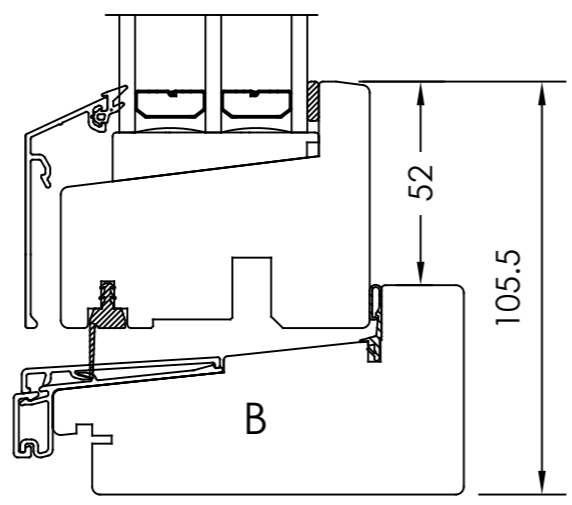

Rev	Description	Rev. by	Date

We reserve all rights in this document and in the information contained therein. Reproduction, use or disclosure to third parties without express authority is strictly forbidden. INWIDO

Designed by JW	Designed date 2023-09-18	Product Category Window Outward	Processing Code
Approved by JB	Approved date 2023-12-11	Product Type Combination	Material
		Kombination, Vrid/Fast karm 3-glas, alu, 48 mm	Tolerances unless otherwise specified ISO 2768-1 m
		Combination, Top swing/Fixed 3-glass, alu, 48 mm	Article Number 61-37-C221
		View orientation 	Scale 1:1
		Revision A