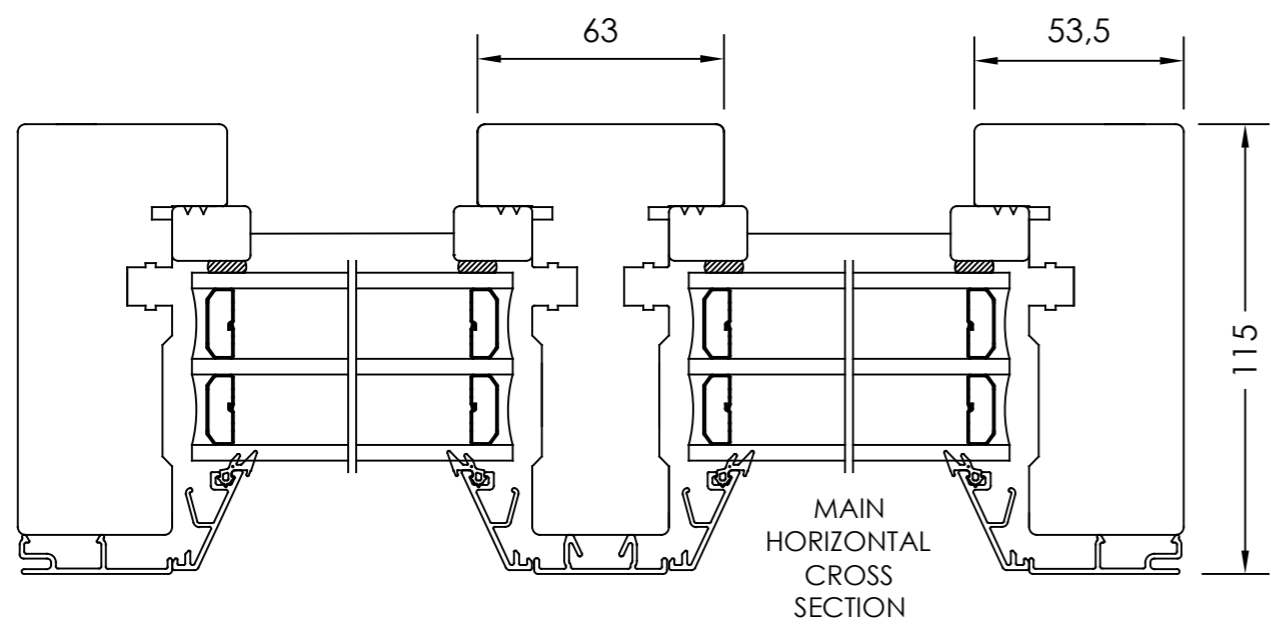

Rev	Description	Rev. by	Date

We reserve all rights in this document and in the information contained therein. Reproduction, use or disclosure to third parties without express authority is strictly forbidden. INWIDO

Designed by JW	Designed date 2023-09-18	Product Category Window Outward	Processing Code
Approved by JB	Approved date 2023-12-11	Product Type Combination	Material
		Kombination, Vrid/Fast karm 3-glas, alu, 48 mm	Tolerances unless otherwise specified ISO 2768-1 m
		Combination, Top swing/Fixed 3-glass, alu, 48 mm	Article Number 61-37-C221
		View orientation 	Scale 1:1
		Revision A