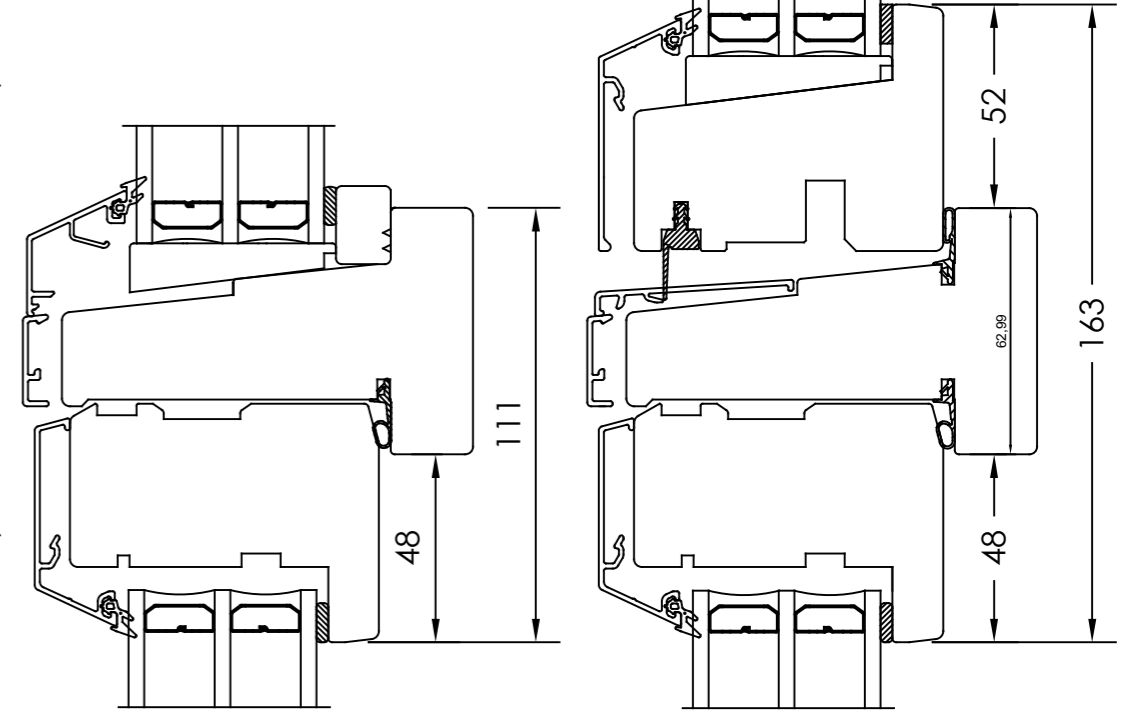

Rev	Description	Rev. by	Date

We reserve all rights in this document and in the information contained therein. Reproduction, use or disclosure to third parties without express authority is strictly forbidden. INWIDO

Designed by JW	Designed date 2023-09-18	Product Category Window Outward	Processing Code
Approved by JB	Approved date 2023-12-11	Product Type Combination	Material
		Kombination, Vrid/Fast karm 3-glas, alu, 48 mm	Tolerances unless otherwise specified ISO 2768-1 m
		Combination, Top swing/Fixed 3-glass, alu, 48 mm	Article Number 61-37-C221
		View orientation 	Scale 1:1
		Revision A