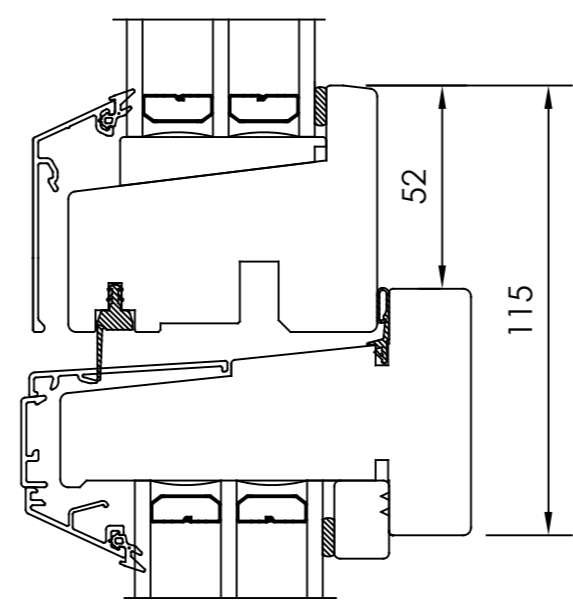

Rev	Description	Rev. by	Date

We reserve all rights in this document and in the information contained therein. Reproduction, use or disclosure to third parties without express authority is strictly forbidden. INWIDO

Designed by JW	Designed date 2023-09-18	Product Category Window Outward	Processing Code
Approved by JB	Approved date 2023-12-11	Product Type Combination	Material
		Kombination, Vrid/Fast karm 3-glas, alu, 48 mm	Tolerances unless otherwise specified ISO 2768-1 m
		Combination, Top swing/Fixed 3-glass, alu, 48 mm	Article Number 61-37-C221
		View orientation 	Scale 1:1
		Revision A