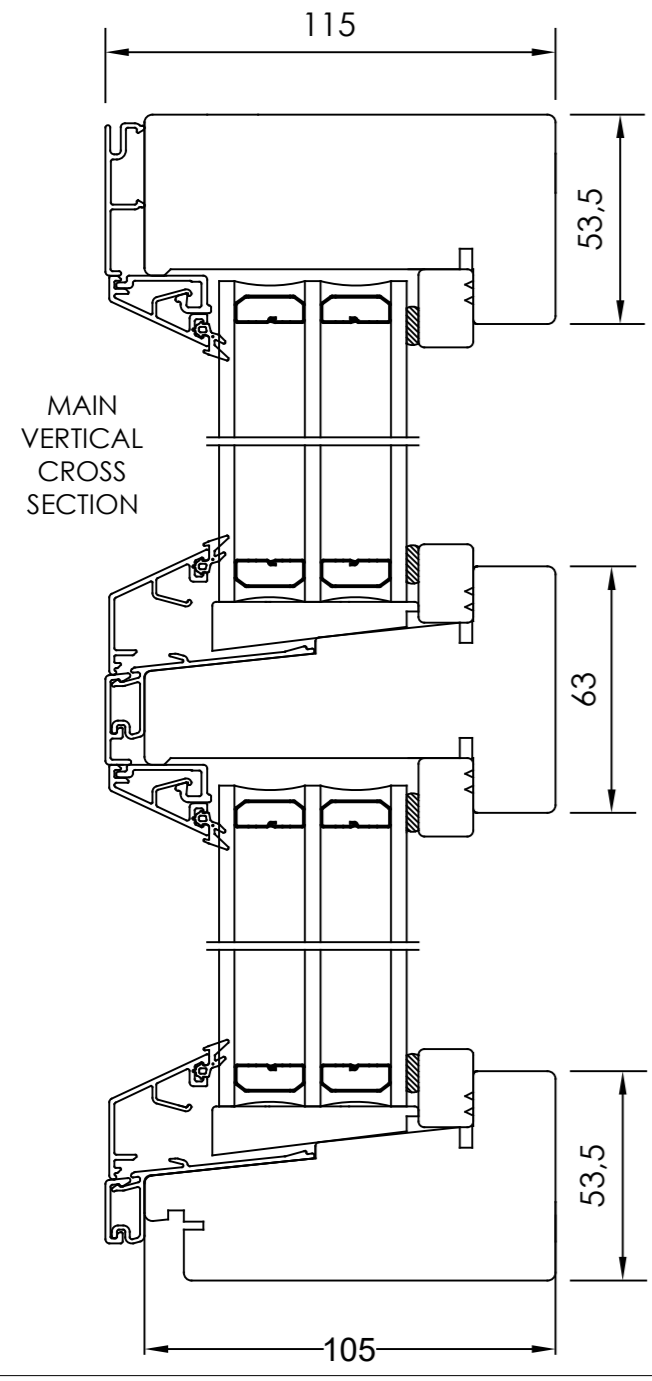

Rev	Description	Rev. by	Date

We reserve all rights in this document and in the information contained therein. Reproduction, use or disclosure to third parties without express authority is strictly forbidden. INWIDO

Designed by JW	Designed date 2023-09-18	Product Category Window Outward	Processing Code
Approved by JB	Approved date 2023-12-11	Product Type Combination	Material
		Kombination, Vrid/Fast karm 3-glas, alu, 48 mm	Tolerances unless otherwise specified ISO 2768-1 m
		Combination, Top swing/Fixed 3-glass, alu, 48 mm	Article Number 61-37-C221
		View orientation 	Scale 1:1
		Revision A