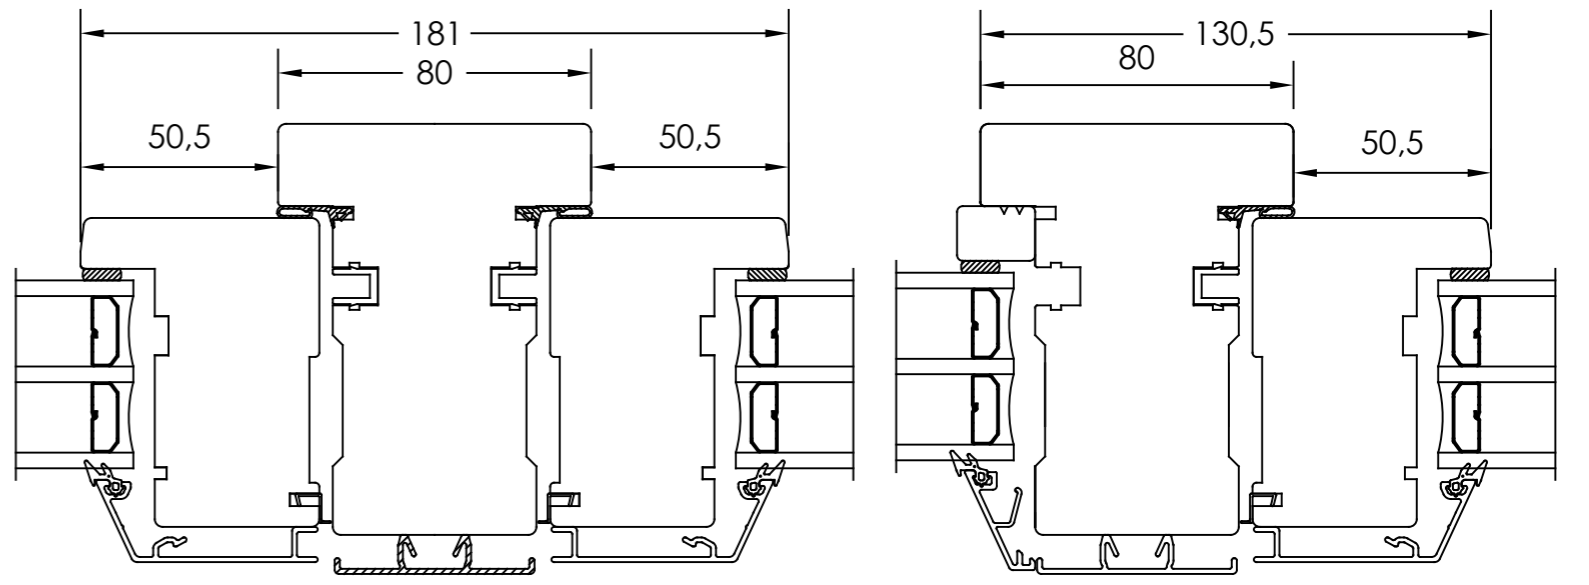

Rev	Description	Rev. by	Date

We reserve all rights in this document and in the information contained therein. Reproduction, use or disclosure to third parties without express authority is strictly forbidden. INWIDO

Designed by JW	Designed date 2023-09-18	Product Category Window Outward	Processing Code
Approved by JB	Approved date 2023-12-11	Product Type Combination	Material
		Kombination, Vrid/Fast karm 3-glas, alu, 48 mm	Tolerances unless otherwise specified ISO 2768-1 m
		Combination, Top swing/Fixed 3-glass, alu, 48 mm	Article Number 61-37-C221
		View orientation 	Scale 1:1
		Revision A